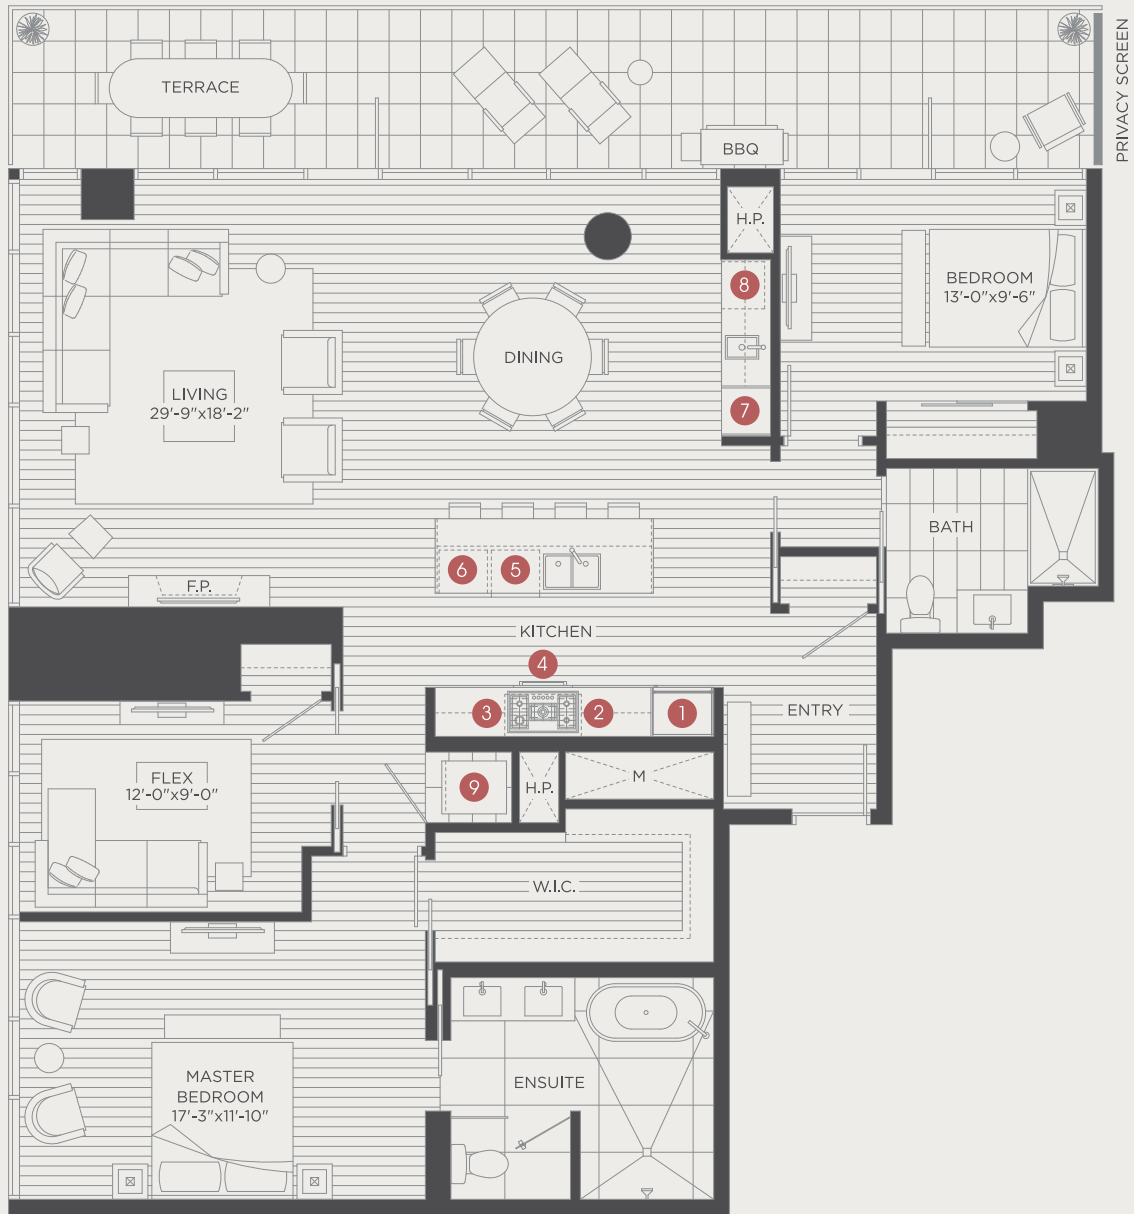

2 Bedroom + Flex

Living 1,710 sq ft

OLD TOWN
PARK

List of Appliances:

- 1 30" Blomberg Refrigerator
- 2 36" Fulgor-Milano Gas Cook Top
- 3 36" Faber Hood
- 4 30" Fulgor-Milano Oven
- 5 24" Blomberg Dishwasher
- 6 24" Panasonic Microwave
- 7 Pantry
- 8 24" U/C Beverage Center
- 9 GE Full Size Washer & Dryer

38th FLOOR