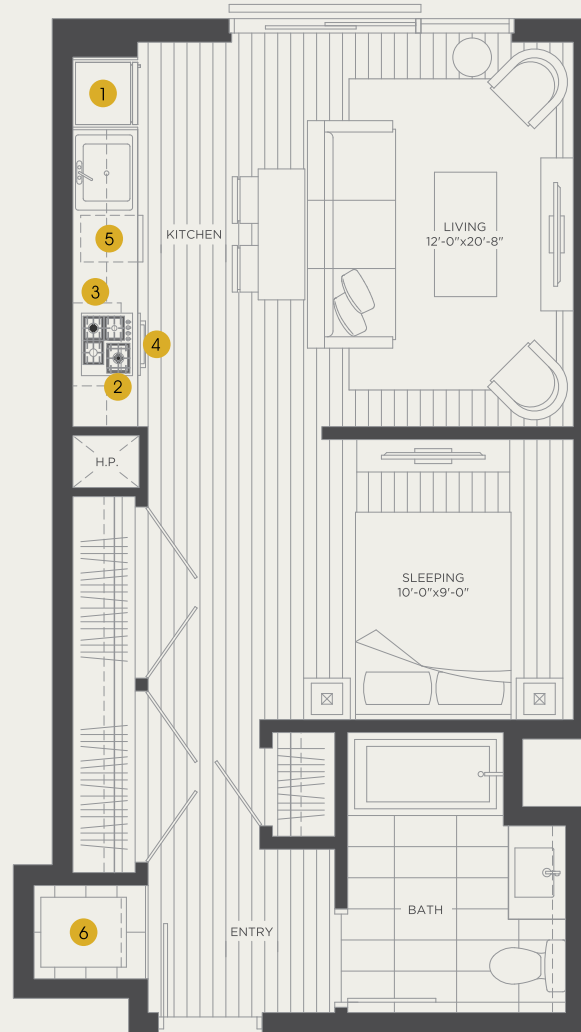

## OLD TOWN PARK

Living 560-630 Sqft

- 1 24" Blomberg Refrigerator
- 2 24" Fulgor-Milano Gas Cook Top
- 3 24" Haier Combo Hood + Micro
- 4 24" Fulgor-Milano Oven
- 5 18" Blomberg Dishwasher
- 6 GE Full Size Washer & Dryer

LEVEL 4

LEVEL 5-7

LEVEL 9-26