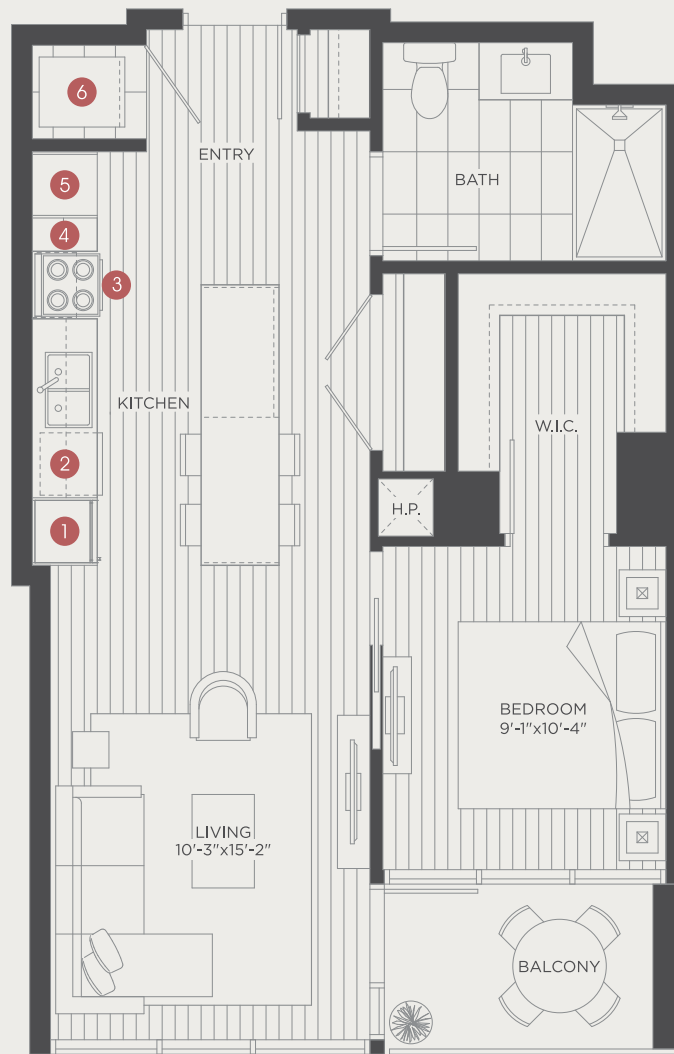

# 1 Bedroom

Living 650 sq ft

**OLD TOWN  
PARK**

**List of Appliances:**

- 1 24" Whirlpool Refrigerator
- 2 24" Whirlpool Dishwasher
- 3 24" Whirlpool Oven / Stove
- 4 Micro Hood
- 5 Pantry
- 6 Whirlpool Washer / Dryer

13th, 15th,  
19th, 24th FLOOR