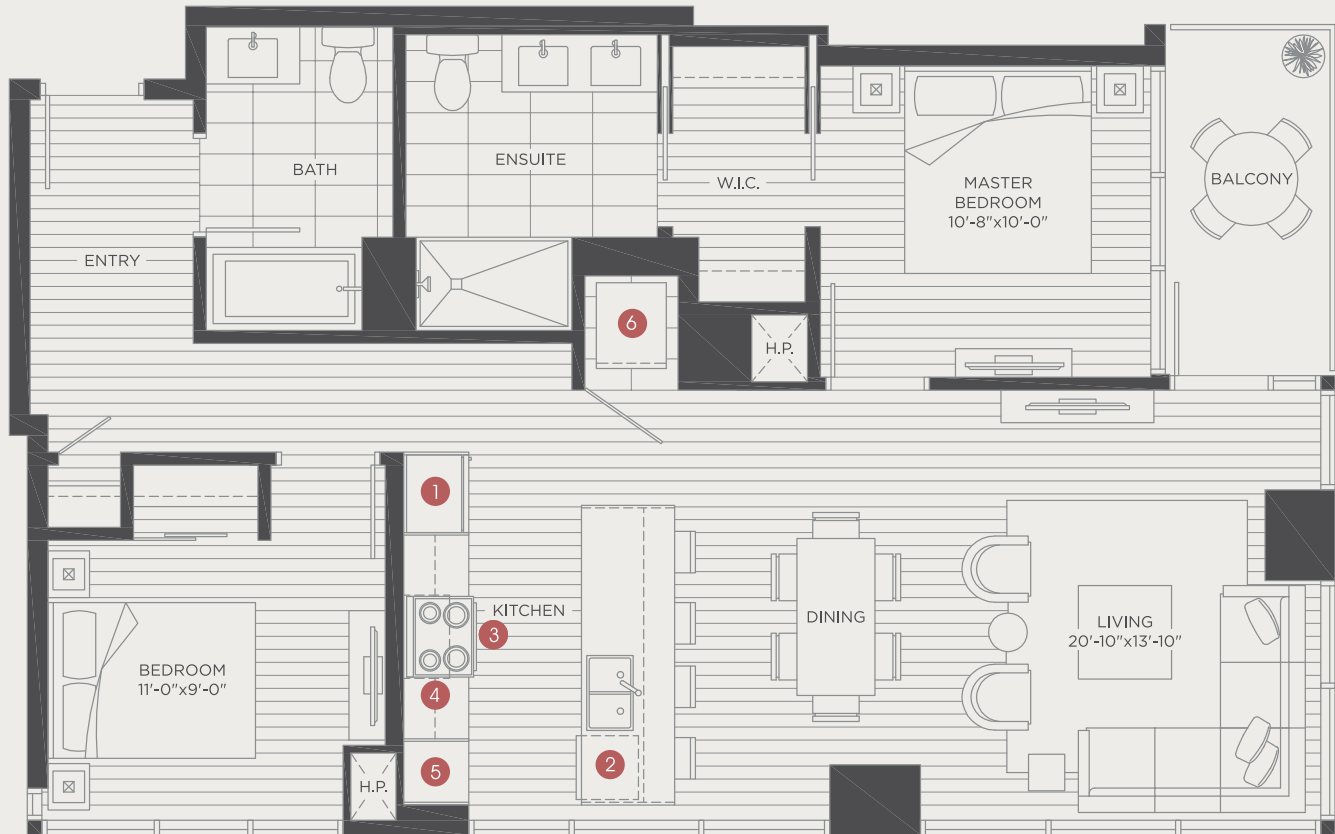

# 2 Bedroom

Living 1,025 sq ft

OLD TOWN  
PARK

**List of Appliances:**

- 1 30" Whirlpool Refrigerator
- 2 24" Whirlpool Dishwasher
- 3 30" Whirlpool Oven / Stove
- 4 30" Whirlpool Range Hood
- 5 24" Panasonic Microwave
- 6 Whirlpool Washer / Dryer

7th, 9th FLOOR