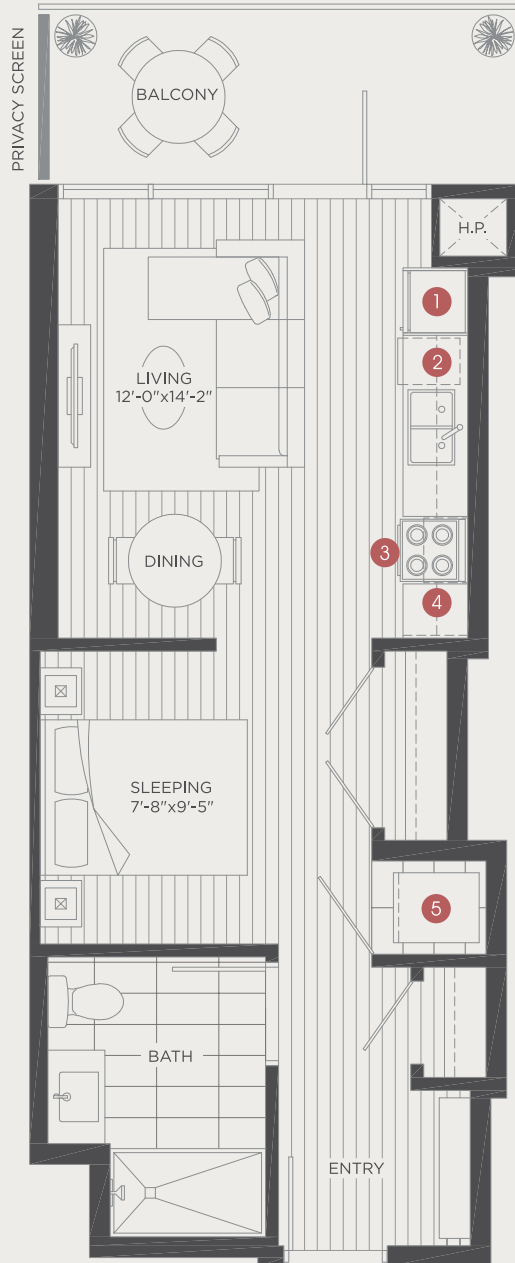

# Convertible

Living 515 sq ft

## OLD TOWN PARK

**List of Appliances:**

- 1 24" Whirlpool Refrigerator
- 2 18" Whirlpool Dishwasher
- 3 24" Whirlpool Oven / Stove
- 4 Micro Hood
- 5 Whirlpool Washer / Dryer

15th, 19th,  
22nd FLOOR