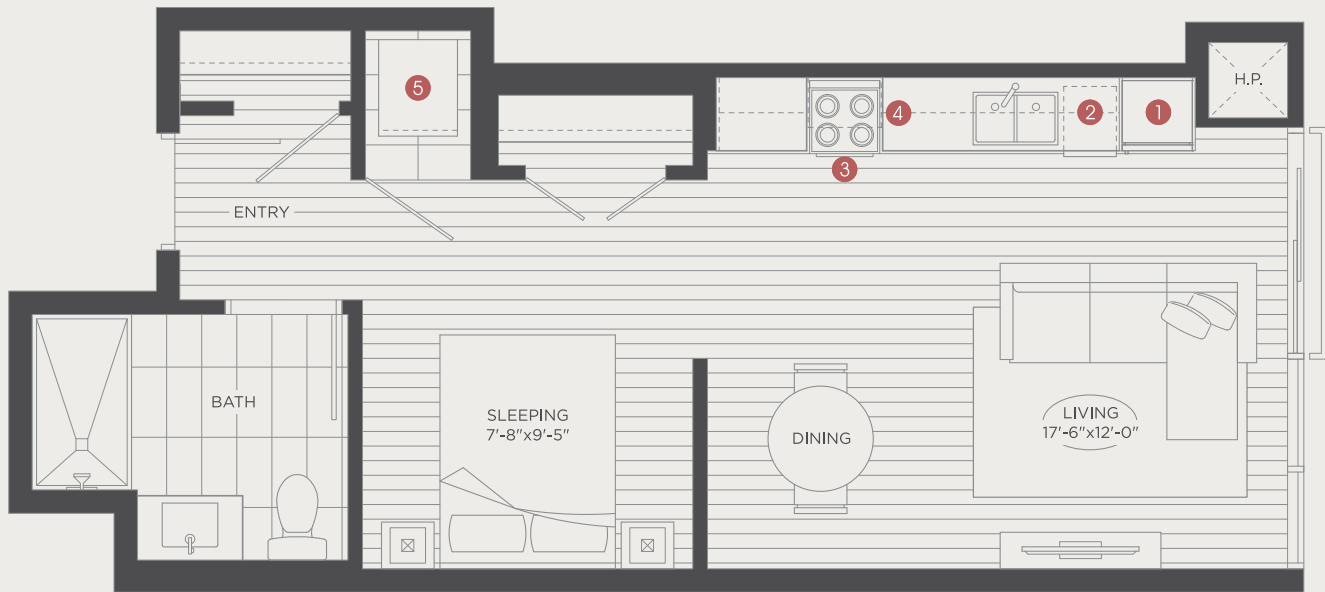

# Convertible

Living 550 sq ft

OLD TOWN  
PARK

**List of Appliances:**

- 1 24" Whirlpool Refrigerator
- 2 18" Whirlpool Dishwasher
- 3 24" Whirlpool Oven / Stove
- 4 Micro Hood
- 5 Whirlpool Washer / Dryer

7th, 9th, 11th,  
13th, 17th FLOOR