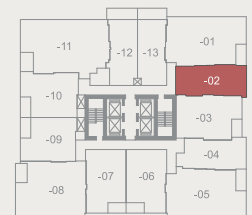

Convertible

Living 565 sq ft

OLD TOWN
PARK

List of Appliances:

- 1 24" Whirlpool Refrigerator
- 2 18" Whirlpool Dishwasher
- 3 24" Whirlpool Oven / Stove
- 4 Micro Hood
- 5 Whirlpool Washer / Dryer

7th, 20th FLOOR